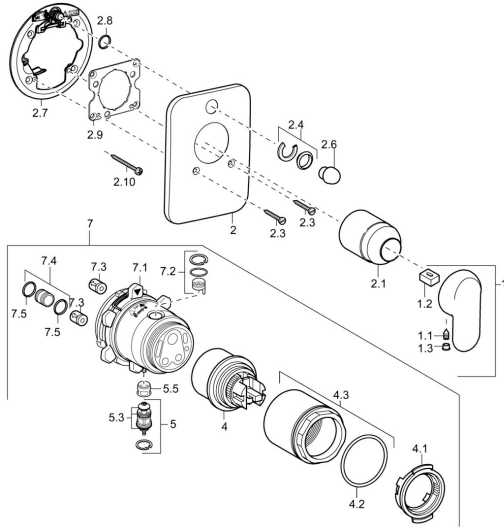

EAN: 4015474114371
static.hansa.com/49843041

Spare parts

SP49843041

	Name	Code
1	Lever, (-2007) Chrome Discontinued	59909881
1.1	Screw, M5x8, SW2.5	59904755
1.2	Bushing	59904778
1.3	Plug, hot/cold	59906705
2	Cover flange Chrome Discontinued	59912930
2.1	Covering cap Chrome	59904820
2.3	Screw, M5x25 Chrome	59912881
2.4	Flow limiting cap	59912924
2.6	Push button Chrome Discontinued	59912931
2.7	Fixing part	59912889
2.8	O-ring, d 7.65x1.78	59902337
2.9	Fixing plate	59913034
2.10	Screw, M4.5x80	59912890
4	Cartridge, 4.8 eco	59904601
4.1	Hot water limiter	59904759
4.2	O-ring, 50.52x1.78	59906841
4.3	Eye screw, M50x1, SW45	59912980
5	Diverter	59912985
5.3	Sealing kit Discontinued	59912997
5.5	Seat	59912229
7	Functional unit, 4.8 Discontinued	59912899
7	Functional unit Discontinued	59912907
7.1	Blind nut	59912984
7.2	Valve	59912986
7.3	Non-return valve	59905714
7.4	Connection nipple, (2014-)	59913885
7.5	O-ring, d 14x2	59912982
N.I.	Raising kit, 20 mm	59912754