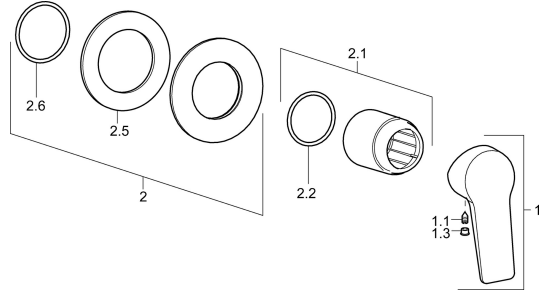

EAN: 4015474259959
static.hansa.com/49777005

Spare parts

SP49777003

	Name	Code
1	Lever Chrome	59913910
1	Lever Chrome	59913911
1.1	Screw, M5x8, SW2.5	59904755
1.3	Symbol plug Grey	59912112
2	Cover plate, d 90 mm Chrome	59914739
2.1	Cover sleeve Chrome	59912511
2.2	O-ring, 41x3	59913215
N.I.	Raising kit, 20 mm	59912589