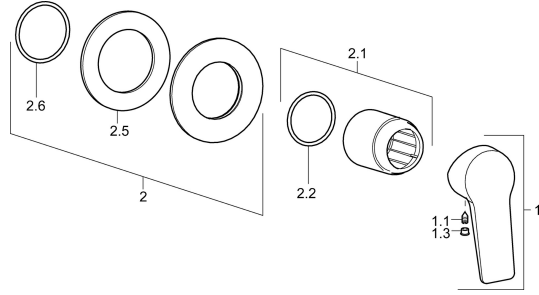

## Spare parts

### SP49777003

	Name	Code
1	Lever Chrome	59913910
1	Lever Chrome	59913911
1.1	Screw, M5x8, SW2.5	59904755
1.3	Symbol plug Grey	59912112
2	Cover plate, d 90 mm Chrome	59914739
2.1	Cover sleeve Chrome	59912511
2.2	O-ring, 41x3	59913215
N.I.	Raising kit, 20 mm	59912589