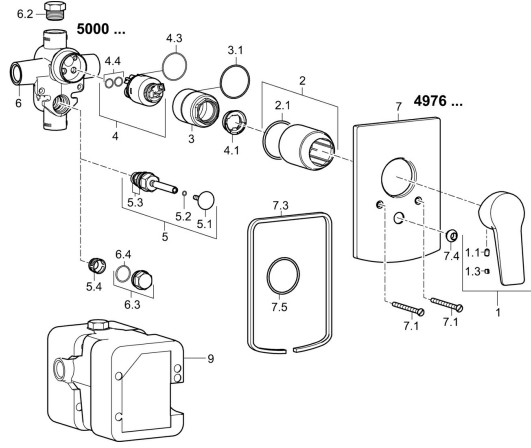

EAN: 4015474259928
static.hansa.com/49767005

Spare parts

SP49767003

	Name	Code
1	Lever Chrome	59913910
1	Lever Chrome	59913911
1.1	Screw, M5x8, SW2.5	59904755
1.3	Symbol plug Grey	59912112
2	Cover sleeve Chrome	59912511
2.1	O-ring, 41x3	59913215
4	Cartridge, 3.5 Classic	59913075
5	Diverter Chrome	59910900
5.1	Push button Chrome	59904828
5.2	O-ring, d 4x1	59902331
5.3	Sealing kit	59904791
7	Cover flange Chrome	59912507
7.1	Screw, M5x65 Chrome	59904847
7.3	Sealing plates Chrome Discontinued	59912121
7.4	Flow limiting cap	59904846
7.5	Gasket, 64.5x47x7 Discontinued	59912509