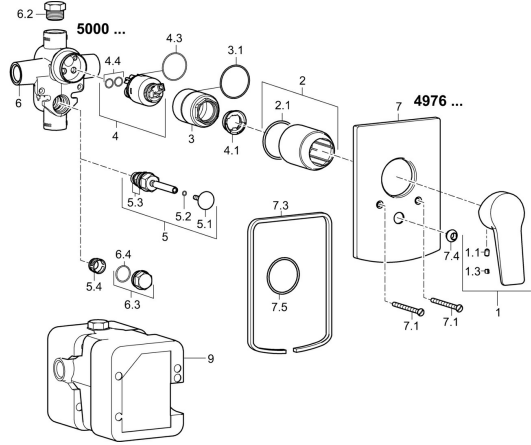

EAN: 4015474259935
static.hansa.com/49767003

Spare parts

SP49767003

	Name	Code
1	Lever Chrome	59913910
1	Lever Chrome	59913911
1.1	Screw, M5x8, SW2.5	59904755
1.3	Symbol plug Grey	59912112
2	Cover sleeve Chrome	59912511
2.1	O-ring, 41x3	59913215
4	Cartridge, 3.5 Classic	59913075
5	Diverter Chrome	59910900
5.1	Push button Chrome	59904828
5.2	O-ring, d 4x1	59902331
5.3	Sealing kit	59904791
7	Cover flange Chrome	59912507
7.1	Screw, M5x65 Chrome	59904847
7.3	Sealing plates Chrome Discontinued	59912121
7.4	Flow limiting cap	59904846
7.5	Gasket, 64.5x47x7 Discontinued	59912509