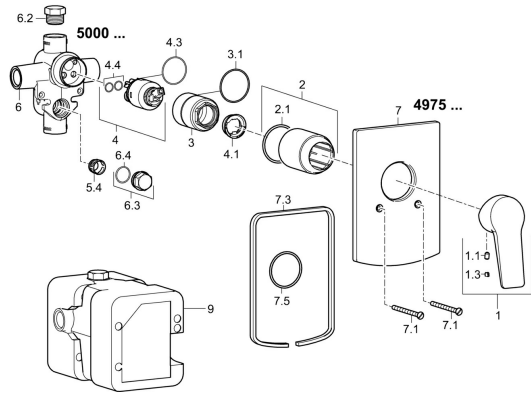

EAN: 4015474259911
static.hansa.com/49757005

Spare parts

SP49757003

	Name	Code
1	Lever Chrome	59913911
1	Lever Chrome	59913910
1.1	Screw, M5x8, SW2.5	59904755
1.3	Symbol plug Grey	59912112
2	Cover sleeve Chrome	59912511
2.1	O-ring, 41x3	59913215
7	Cover plate Chrome	59912508
7.1	Screw, M5x65 Chrome	59904847
7.3	Sealing plates Chrome Discontinued	59912121
7.5	Gasket, 64.5x47x7 Discontinued	59912509