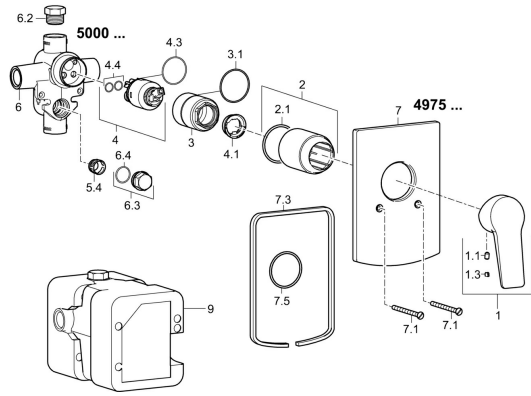

## Spare parts

### SP49757003

	Name	Code
1	Lever Chrome	59913911
1	Lever Chrome	59913910
1.1	Screw, M5x8, SW2.5	59904755
1.3	Symbol plug Grey	59912112
2	Cover sleeve Chrome	59912511
2.1	O-ring, 41x3	59913215
7	Cover plate Chrome	59912508
7.1	Screw, M5x65 Chrome	59904847
7.3	Sealing plates Chrome <span style="background-color: #cccccc;">Discontinued</span>	59912121
7.5	Gasket, 64.5x47x7 <span style="background-color: #cccccc;">Discontinued</span>	59912509