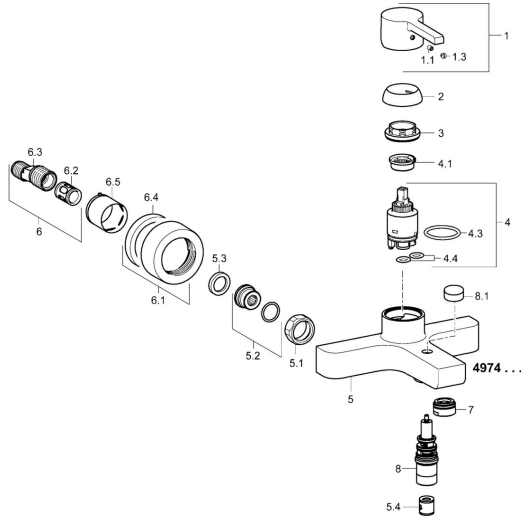

EAN: 4015474254206
static.hansa.com/49742103

Spare parts

SP49742103

	Name	Code
1	Lever Chrome	59913828
1.1	Screw, M5x8, SW2.5	59904755
1.3	Symbol plug Grey	59912112
2	Covering cap, 33x3 mm Chrome	59912504
3	Tightening nut, M40x1	1003409V
4	Cartridge, 3.5 Eco	59912324
4	Cartridge, 3.5 Classic	59913075
4.1	Temperature adjustment limiter	59912325
4.3	O-ring, d 28.24x2.62 Discontinued	59912590
4.4	O-ring, d 10.10x1.60 Discontinued	59905072
5.1	Connection nut, G3/4, AF30	59902230
5.2	Connector	59913400
5.3	Retaining ring, 23.9x15.2x2	59902689
5.4	Non-return valve	59905714
6.1	Cover flange Chrome	59913432
6.2	Silencer	59904792
6.3	Eccentric connector, G3/4xG1/2, DN15	59910254
6.5	Cover sleeve Chrome	59912651
7	Aerator, M24x1 C Chrome	59913401
8	Diverter	59912706
8.1	Diverter knob Chrome	59913402
N.I.	Key, SW30/34	59912108