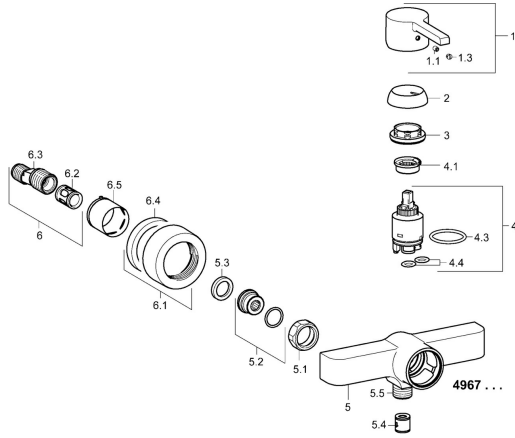

EAN: 4015474254213
static.hansa.com/49670103

Spare parts

SP49670103

	Name	Code
1	Lever Chrome	59913828
1.1	Screw, M5x8, SW2.5	59904755
1.3	Symbol plug Grey	59912112
2	Covering cap, 33x3 mm Chrome	59912504
3	Tightening nut, M40x1	1003409V
4	Cartridge, 3.5 Eco	59912324
4	Cartridge, 3.5 Classic	59913075
4.1	Temperature adjustment limiter	59912325
4.3	O-ring, d 28.24x2.62 Discontinued	59912590
4.4	O-ring, d 10.10x1.60 Discontinued	59905072
5.1	Connection nut, G3/4, AF30	59902230
5.2	Connector	59913400
5.3	Retaining ring, 23.9x15.2x2	59902689
5.4	Non-return valve	59905714
5.5	Thread nipple, G1/2xM18x1	59911384
6.1	Cover flange Chrome	59913432
6.2	Silencer	59904792
6.3	Eccentric connector, G3/4xG1/2, DN15	59910254
6.5	Cover sleeve Chrome	59912651
N.I.	Key, SW30/34	59912108