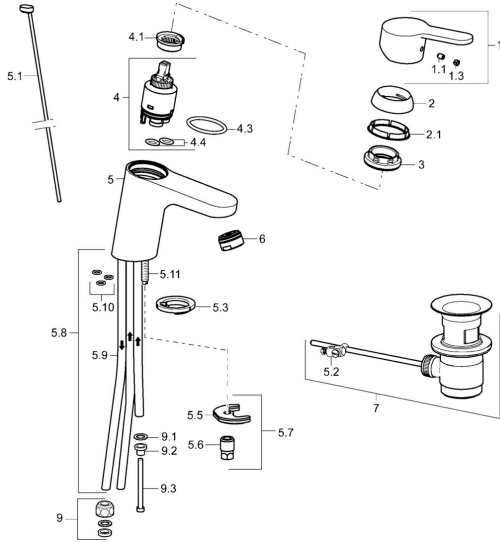

## Spare parts

### SP49571103

	Name	Code
1	Lever Chrome	59913827
1.1	Screw, M5x8, SW2.5	59904755
1.3	Symbol plug Grey	59912112
2	Covering cap, 33x3 mm Chrome	59912504
2.1	Gasket, 45x35.5x5.4	59913651
3	Tightening nut, M40x1	1003409V
4	Cartridge, 3.5 Eco	59912324
4	Cartridge, 3.5 Classic	59913075
4.1	Temperature adjustment limiter	59912325
4.3	O-ring, d 28.24x2.62 <b>Discontinued</b>	59912590
4.4	O-ring, d 10.10x1.60 <b>Discontinued</b>	59905072
5.1	Pop-up operating rod Chrome	59913067
5.2	Swivel joint	59904624
5.3	Bottom seal	59914591
5.5	Fixing plate	59904765
5.6	Screw, M8x1, SW13	59904766
5.7	Fixing set	59912113
5.8	Pipe <b>Discontinued</b>	59913398
5.9	Pipe, M8x1, L=560	59912806
5.10	O-ring, 6x1.4	59913266
5.11	Fixing screw, M8x1, L=140	59912474
6	Aerator, M24x1 A, low pressure Chrome	59902692
7	Pop-up waste Chrome	59904620
7	Pop-up waste, (2019-) Chrome	59914764
9	Fitting nut	59904969
9.1	Sealing kit, 14.9x8.5x1	59902352
9.2	Sealing kit, 10x8	59902272
9.3	Hose	59902151
N.I.	Key, SW30/34	59912108