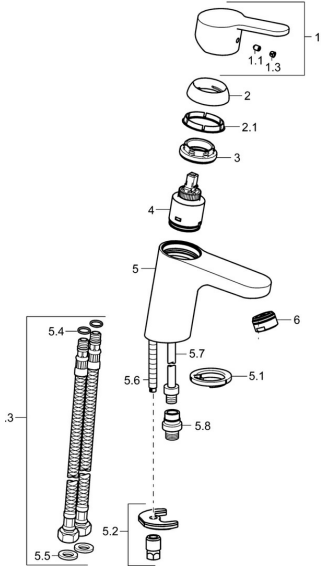

EAN: 4015474269064
static.hansa.com/49462203

Spare parts

SP49462203

	Name	Code
1	Lever Chrome	59913827
1.1	Screw, M5x8, SW2.5	59904755
1.3	Symbol plug Grey	59912112
2	Covering cap, 33x3 mm Chrome	59912504
2.1	Gasket, 45x35.5x5.4	59913651
3	Tightening nut, M40x1	1003409V
4	Cartridge, 3.5 Classic	59913075
4	Cartridge, 3.5 Discontinued	59913965
5.1	Bottom seal	59914591
5.2	Fixing set	59912113
5.3	Flexible pipe, L=430, G3/8-M8x1	59913964
5.4	O-ring, 6x1.4	59913266
5.5	Gasket, 9.5x14.4x2	59912551
5.6	Fixing screw, M8x1, L=140	59912474
5.7	Coupling pipe, M8x1-M14x1, L=214 Discontinued	59914035
5.8	Connector, G1/2xM14x1 Discontinued	59914180
6	Aerator, M24x1, 6 l/min Chrome	59913727