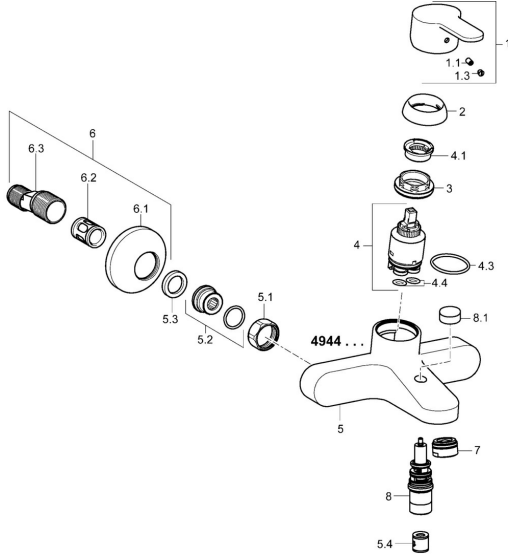

EAN: 4015474254718
static.hansa.com/494421030003

Spare parts

SP49442103

	Name	Code
1	Lever Chrome	59913827
1.1	Screw, M5x8, SW2.5	59904755
1.3	Symbol plug Grey	59912112
2	Covering cap, 33x3 mm Chrome	59912504
3	Tightening nut, M40x1	1003409V
4	Cartridge, 3.5 Eco	59912324
4	Cartridge, 3.5 Classic	59913075
4.1	Temperature adjustment limiter	59912325
4.3	O-ring, d 28.24x2.62 Discontinued	59912590
4.4	O-ring, d 10.10x1.60 Discontinued	59905072
5.1	Connection nut, G3/4, AF30	59902230
5.2	Connector	59913400
5.3	Retaining ring, 23.9x15.2x2	59902689
5.4	Non-return valve	59905714
6	Eccentric, G3/4xG1/2 Chrome	59904793
6.1	Cover flange Chrome	59904796
6.2	Silencer	59904792
6.3	Eccentric connector, G3/4xG1/2, DN15	59910254
7	Aerator, M24x1 C Chrome	59913401
8	Diverter	59912706
8.1	Diverter knob Chrome	59913402
N.I.	Key, SW30/34	59912108