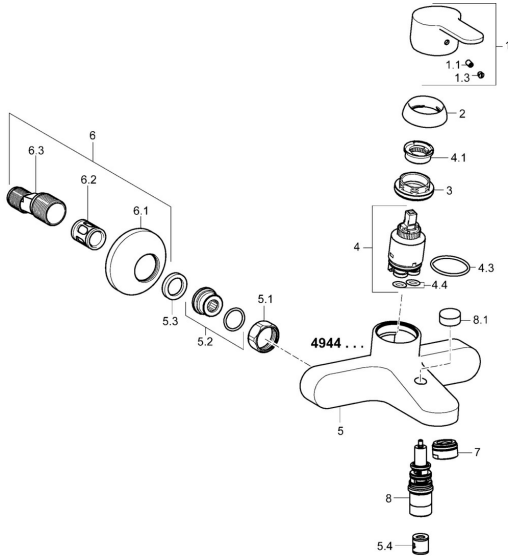

EAN: 4015474254039
static.hansa.com/49442103

Spare parts

SP49442103

	Name	Code
1	Lever Chrome	59913827
1.1	Screw, M5x8, SW2.5	59904755
1.3	Symbol plug Grey	59912112
2	Covering cap, 33x3 mm Chrome	59912504
3	Tightening nut, M40x1	1003409V
4	Cartridge, 3.5 Eco	59912324
4	Cartridge, 3.5 Classic	59913075
4.1	Temperature adjustment limiter	59912325
4.3	O-ring, d 28.24x2.62 Discontinued	59912590
4.4	O-ring, d 10.10x1.60 Discontinued	59905072
5.1	Connection nut, G3/4, AF30	59902230
5.2	Connector	59913400
5.3	Retaining ring, 23.9x15.2x2	59902689
5.4	Non-return valve	59905714
6	Eccentric, G3/4xG1/2 Chrome	59904793
6.1	Cover flange Chrome	59904796
6.2	Silencer	59904792
6.3	Eccentric connector, G3/4xG1/2, DN15	59910254
7	Aerator, M24x1 C Chrome	59913401
8	Diverter	59912706
8.1	Diverter knob Chrome	59913402
N.I.	Key, SW30/34	59912108