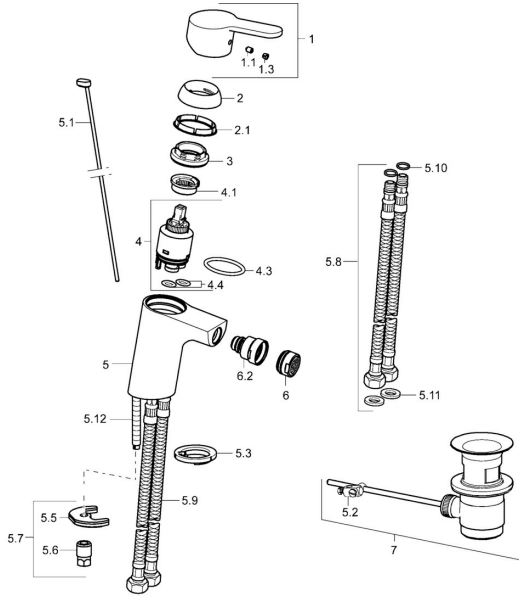

EAN: 4015474254015
static.hansa.com/49433203

Spare parts

SP49433203

	Name	Code
1	Lever Chrome	59913827
1.1	Screw, M5x8, SW2.5	59904755
1.3	Symbol plug Grey	59912112
2	Covering cap, 33x3 mm Chrome	59912504
2.1	Gasket, 45x35.5x5.4	59913651
3	Tightening nut, M40x1	1003409V
4	Cartridge, 3.5 Eco	59912324
4	Cartridge, 3.5 Classic	59913075
4.1	Temperature adjustment limiter	59912325
4.3	O-ring, d 28.24x2.62 Discontinued	59912590
4.4	O-ring, d 10.10x1.60 Discontinued	59905072
5.1	Pop-up operating rod Chrome	59913067
5.2	Swivel joint	59904624
5.3	Bottom seal	59914591
5.5	Fixing plate	59904765
5.6	Screw, M8x1, SW13	59904766
5.7	Fixing set	59912113
5.8	Flexible pipe, L=430, G3/8-M10x1 RH Discontinued	59913213
5.9	Flexible pipe, L=430, G3/8-M10x1	59912515
5.10	O-ring, d 7.65x1.78	59902337
5.11	Gasket, 9.5x14.4x2	59912551
5.12	Fixing screw, M8x1, L=140	59912474
6	Aerator, M24x1, 6 l/min Chrome	59913727
6.2	Ball joint for bidet faucet	59910952
7	Pop-up waste Chrome	59904620
7	Pop-up waste, (2019-) Chrome	59914764
N.I.	Key, SW30/34	59912108