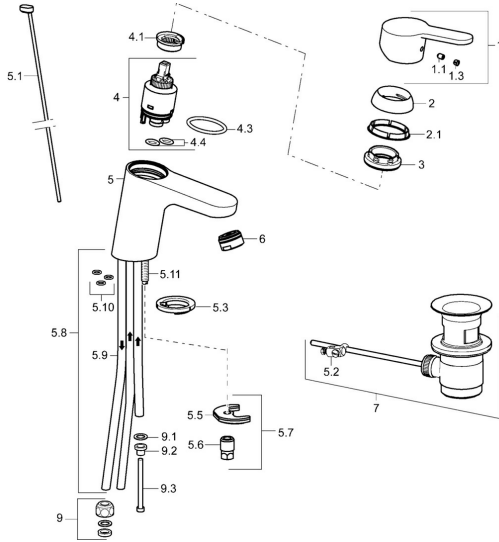

EAN: 4015474262119
static.hansa.com/49381103

Spare parts

SP49571103

	Name	Code
1	Lever Chrome	59913827
1.1	Screw, M5x8, SW2.5	59904755
1.3	Symbol plug Grey	59912112
2	Covering cap, 33x3 mm Chrome	59912504
2.1	Gasket, 45x35.5x5.4	59913651
3	Tightening nut, M40x1	1003409V
4	Cartridge, 3.5 Eco	59912324
4	Cartridge, 3.5 Classic	59913075
4.1	Temperature adjustment limiter	59912325
4.3	O-ring, d 28.24x2.62	Discontinued 59912590
4.4	O-ring, d 10.10x1.60	Discontinued 59905072
5.1	Pop-up operating rod Chrome	59913067
5.2	Swivel joint	59904624
5.3	Bottom seal	59914591
5.5	Fixing plate	59904765
5.6	Screw, M8x1, SW13	59904766
5.7	Fixing set	59912113
5.8	Pipe Discontinued	59913398
5.9	Pipe, M8x1, L=560	59912806
5.10	O-ring, 6x1.4	59913266
5.11	Fixing screw, M8x1, L=140	59912474
6	Aerator, M24x1 A, low pressure Chrome	59902692
7	Pop-up waste Chrome	59904620
7	Pop-up waste, (2019-) Chrome	59914764
9	Fitting nut	59904969
9.1	Sealing kit, 14.9x8.5x1	59902352
9.2	Sealing kit, 10x8	59902272
9.3	Hose	59902151
N.I.	Key, SW30/34	59912108