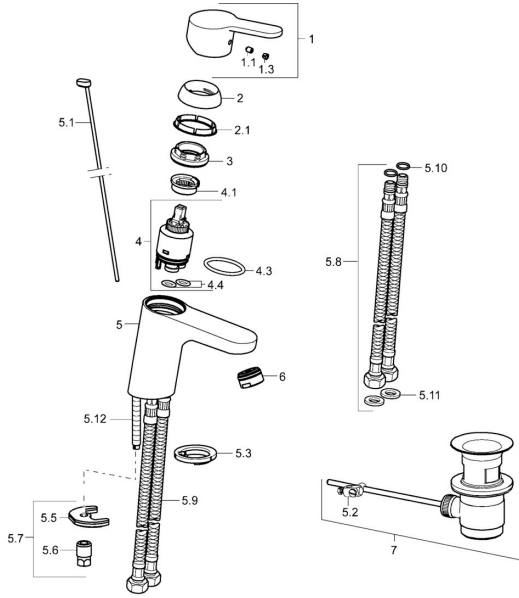

## Spare parts

### SP49402203

	Name	Code
1	Lever Chrome	59913827
1.1	Screw, M5x8, SW2.5	59904755
1.3	Symbol plug Grey	59912112
2	Covering cap, 33x3 mm Chrome	59912504
2.1	Gasket, 45x35.5x5.4	59913651
3	Tightening nut, M40x1	1003409V
4	Cartridge, 3.5 Eco	59912324
4	Cartridge, 3.5 Classic	59913075
4.1	Temperature adjustment limiter	59912325
4.3	O-ring, d 28.24x2.62 <span style="background-color: #cccccc;">Discontinued</span>	59912590
4.4	O-ring, d 10.10x1.60 <span style="background-color: #cccccc;">Discontinued</span>	59905072
5.1	Pop-up operating rod Chrome	59913067
5.2	Swivel joint	59904624
5.3	Bottom seal	59914591
5.5	Fixing plate	59904765
5.6	Screw, M8x1, SW13	59904766
5.7	Fixing set	59912113
5.8	Flexible pipe, L=430, G3/8-M10x1 RH <span style="background-color: #cccccc;">Discontinued</span>	59913213
5.9	Flexible pipe, L=430, G3/8-M10x1	59912515
5.10	O-ring, d 7.65x1.78	59902337
5.11	Gasket, 9.5x14.4x2	59912551
5.12	Fixing screw, M8x1, L=140	59912474
6	Aerator, M24x1, 6 l/min Chrome	59913727
7	Pop-up waste Chrome	59904620
7	Pop-up waste, (2019-) Chrome	59914764
N.I.	Key, SW30/34	59912108