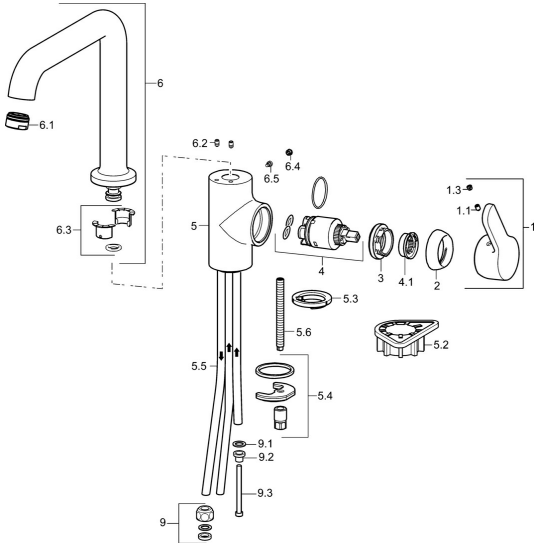

EAN: 4015474274945
static.hansa.com/49221103

Spare parts

SP49221103

	Name	Code
1	Lever Chrome	59914196
1.1	Screw, M5x8, SW2.5	59904755
1.3	Symbol plug Grey	59912112
2	Covering cap, 33x3 mm Chrome	59912504
3	Tightening nut, M40x1	1003409V
4	Cartridge, 3.5 Classic	59913075
4.1	Temperature adjustment limiter	59912325
5.2	Supporting plate	59910008
5.3	Bottom seal	59914591
5.4	Fixing set	59910749
5.5	Pipe, M8x1, L=560	59912806
5.6	Fixing screw, M8x1, L=140	59912474
6	High spout Chrome	59914202
6.1	Aerator, M24x1 A, low pressure Chrome	59902692
6.2	Fixing screw, M4x8	59913989
6.3	Sealing kit	59911884
6.4	Cover plug Chrome	59911840
6.5	Screw, M4x7	59902075
9	Fitting nut	59904969
9.1	Sealing kit, 14.9x8.5x1	59902352
9.2	Sealing kit, 10x8	59902272
9.3	Hose	59902151