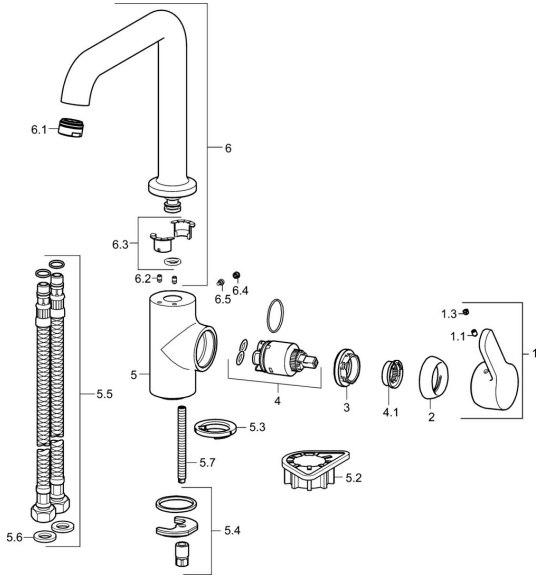

EAN: 4015474274921
static.hansa.com/49202203

Spare parts

SP49202203

	Name	Code
1	Lever Chrome	59914196
1.1	Screw, M5x8, SW2.5	59904755
1.3	Symbol plug Grey	59912112
2	Covering cap, 33x3 mm Chrome	59912504
3	Tightening nut, M40x1	1003409V
4	Cartridge, 3.5 Classic	59913075
4.1	Temperature adjustment limiter	59912325
5.2	Supporting plate	59910008
5.3	Bottom seal	59914591
5.4	Fixing set	59910749
5.5	Flexible pipe, L=550, G3/8-M8x1	59913969
5.6	Gasket, 9.5x14.4x2	59912551
5.7	Fixing screw, M8x1, L=140	59912474
6	High spout Chrome	59914202
6.1	Aerator, M24x1 STD HC A Chrome	59902366
6.2	Fixing screw, M4x8	59913989
6.3	Sealing kit	59911884
6.4	Cover plug Chrome	59911840
6.5	Screw, M4x7	59902075