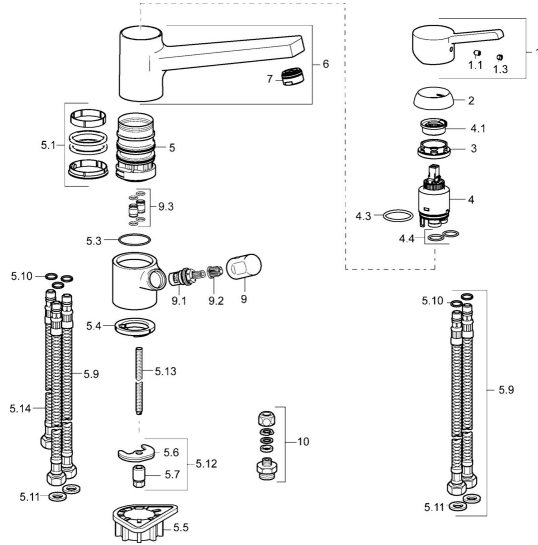

EAN: 4015474261365
static.hansa.com/49152203

Spare parts

SP49152203

	Name	Code
1	Lever Chrome	59913982
1.1	Screw, M5x8, SW2.5	59904755
1.3	Symbol plug Grey	59912112
2	Covering cap, 33x3 mm Chrome	59912504
3	Tightening nut, M37x1, AF30 Discontinued	59912111
4	Cartridge, 3.5 Eco	59912324
4	Cartridge, 3.5 Classic	59913075
4.1	Temperature adjustment limiter	59912325
4.3	O-ring, d 28.24x2.62 Discontinued	59912590
4.4	O-ring, d 10.10x1.60 Discontinued	59905072
5.1	Sealing kit	1001264V
5.1	Sealing kit Discontinued	59913968
5.3	O-ring, d 34x1.5	59913975
5.4	Bottom seal	59914591
5.5	Supporting plate	59910008
5.6	Fixing plate	59904765
5.7	Screw, M8x1, SW13	59904766
5.9	Flexible pipe, L=550, G3/8-M8x1	59913969
5.10	O-ring, 6x1.4	59913266
5.11	Gasket, 9.5x14.4x2	59912551
5.12	Fixing set	59910749
5.13	Fixing screw, M8x1, L=140	59912474
5.14	Hose, M8x1, G3/8, L=370 Discontinued	59913974
6	Spout Chrome Discontinued	59913978
7	Aerator, M24x1 STD HC A Chrome	59902366
9	Handle Chrome Discontinued	59913977
9.1	Headpart, G3/8	59913260
9.2	Adapter White	59910235
9.3	Coupling pipe Discontinued	59913976
10	Connector nipple, G3/4xG3/8 Discontinued	59910940
N.I.	Key, SW30/34	59912108
N.I.	Washer set Discontinued	59914043