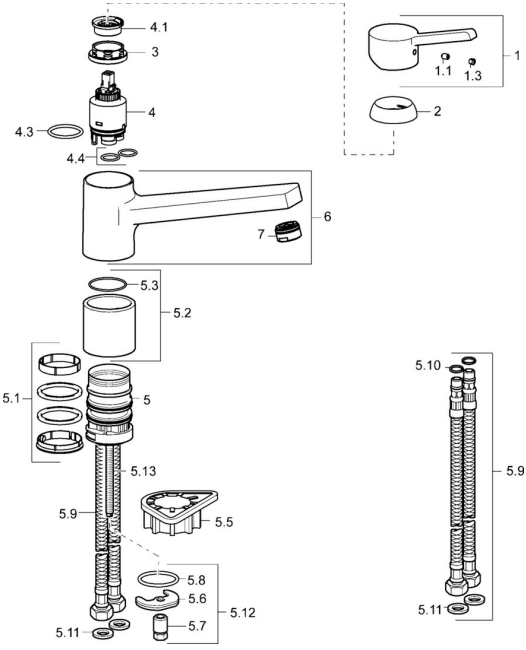

EAN: 4015474261341
static.hansa.com/49142203

Spare parts

SP49142203

	Name	Code
1	Lever Chrome	59913982
1.1	Screw, M5x8, SW2.5	59904755
1.3	Symbol plug Grey	59912112
2	Covering cap, 33x3 mm Chrome	59912504
3	Tightening nut, M37x1, AF30 Discontinued	59912111
4	Cartridge, 3.5 Eco	59912324
4	Cartridge, 3.5 Classic	59913075
4.1	Temperature adjustment limiter	59912325
4.3	O-ring, d 28.24x2.62 Discontinued	59912590
4.4	O-ring, d 10.10x1.60 Discontinued	59905072
5.1	Sealing kit	1001264V
5.1	Sealing kit Discontinued	59913968
5.2	Raising socket Discontinued	59913980
5.3	O-ring, d 34x1.5	59913975
5.5	Supporting plate	59910008
5.6	Fixing plate	59904765
5.7	Screw, M8x1, SW13	59904766
5.8	O-ring, d 36.09x d 3.53	59913396
5.9	Flexible pipe, L=550, G3/8-M8x1	59913969
5.10	O-ring, 6x1.4	59913266
5.11	Gasket, 9.5x14.4x2	59912551
5.12	Fixing set	59910749
5.13	Fixing screw, M8x1, L=140	59912474
6	Spout Chrome Discontinued	59913978
7	Aerator, M24x1 STD HC A Chrome	59902366
N.I.	Key, SW30/34	59912108
N.I.	Washer set Discontinued	59914043