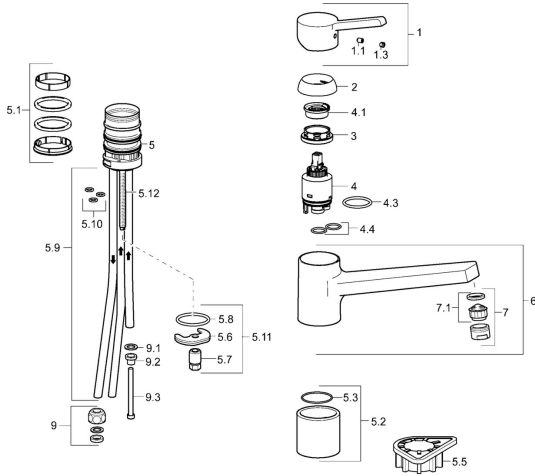

## Spare parts

### SP49121103

	Name	Code
1	Lever Chrome	59913982
1.1	Screw, M5x8, SW2.5	59904755
1.3	Symbol plug Grey	59912112
2	Covering cap, 33x3 mm Chrome	59912504
3	Tightening nut, M37x1, AF30 <b>Discontinued</b>	59912111
4	Cartridge, 3.5 Eco	59912324
4	Cartridge, 3.5 Classic	59913075
4.1	Temperature adjustment limiter	59912325
4.3	O-ring, d 28.24x2.62 <b>Discontinued</b>	59912590
4.4	O-ring, d 10.10x1.60 <b>Discontinued</b>	59905072
5.1	Sealing kit	1001264V
5.1	Sealing kit <b>Discontinued</b>	59913968
5.2	Raising socket <b>Discontinued</b>	59913980
5.3	O-ring, d 34x1.5	59913975
5.5	Supporting plate	59910008
5.6	Fixing plate	59904765
5.7	Screw, M8x1, SW13	59904766
5.8	O-ring, d 36.09x d 3.53	59913396
5.9	Pipe, M8x1, L=560	59912806
5.10	O-ring, 6x1.4	59913266
5.11	Fixing set	59910749
5.12	Fixing screw, M8x1, L=140	59912474
6	Spout Chrome <b>Discontinued</b>	59913978
7	Aerator, M24x1 A, low pressure Chrome	59902692
7.1	Aerator, M22/24, ND	59901553
9	Fitting nut	59904969
9.1	Sealing kit, 14.9x8.5x1	59902352
9.2	Sealing kit, 10x8	59902272
9.3	Hose	59902151
N.I.	Key, SW30/34	59912108
N.I.	Washer set <b>Discontinued</b>	59914043