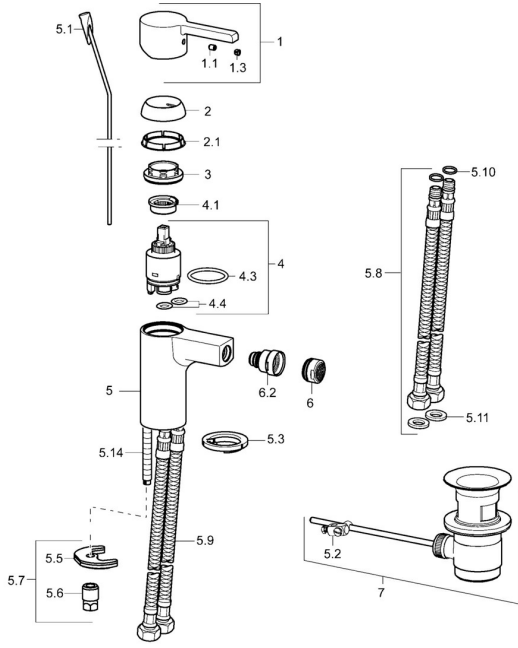

EAN: 4015474254190
static.hansa.com/49063203

Spare parts

SP49063203

	Name	Code
1	Lever Chrome	59913828
1.1	Screw, M5x8, SW2.5	59904755
1.3	Symbol plug Grey	59912112
2	Covering cap, 33x3 mm Chrome	59912504
2.1	Gasket, 45x35.5x5.4	59913651
3	Tightening nut, M40x1	1003409V
4	Cartridge, 3.5 Eco	59912324
4	Cartridge, 3.5 Classic	59913075
4.1	Temperature adjustment limiter	59912325
4.3	O-ring, d 28.24x2.62 Discontinued	59912590
4.4	O-ring, d 10.10x1.60 Discontinued	59905072
5.1	Pop-up operating rod Chrome	59913652
5.2	Swivel joint	59904624
5.3	Bottom seal	59914591
5.5	Fixing plate	59904765
5.6	Screw, M8x1, SW13	59904766
5.7	Fixing set	59912113
5.8	Flexible pipe, L=430, G3/8-M10x1 RH Discontinued	59913213
5.9	Flexible pipe, L=430, G3/8-M10x1	59912515
5.10	O-ring, d 7.65x1.78	59902337
5.11	Gasket, 9.5x14.4x2	59912551
5.14	Fixing screw, M8x1, L=140	59912474
6	Aerator, M24x1, 6 l/min Chrome	59913727
6.2	Ball joint for bidet faucet	59910952
7	Pop-up waste Chrome	59904620
N.I.	Key, SW30/34	59912108