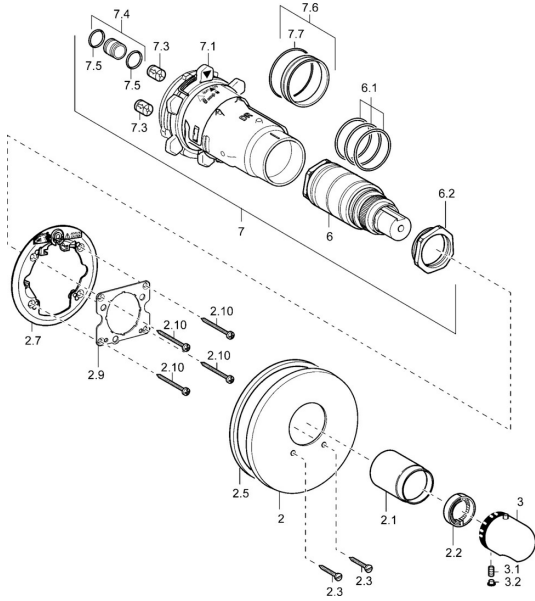

EAN: 4015474147461
static.hansa.com/48659545

Spare parts

SP48659045

	Name	Code
2	Cover flange, d 56 mm	59913078
2	Cover flange, d 170/56 mm Chrome Discontinued	59912928
2	Cover flange, d 135 / d 56 mm Chrome Discontinued	59912882
2.1	Covering cap Chrome Discontinued	59912891
2.2	Retaining ring	59912892
2.3	Screw, M5x25 Chrome	59912881
2.5	Rubber gasket	59913045
2.7	Fixing part	59912888
2.9	Fixing plate	59913034
2.10	Screw, M4,5x80	59912890
3	Temperature control handle Chrome	59910304
3	Temperature control handle Chrome/Satin Discontinued	59910305
3.1	Screw, M6x9,5	59901609
3.2	Plug Chrome/Satin Discontinued	59911917
3.2	Cover plug Chrome	59911840
6	Thermostatic cartridge, H/C reversed	59911527
6	Thermostatic cartridge	59911525
6.1	O-ring, d 26x2	59911081
6.2	Eye screw, M34x1, AF36	59912988
7	Functional unit Discontinued	59912903
7.1	Blind nut	59912984
7.3	Non-return valve	59905714
7.4	Connection nipple, (2014-)	59913885
7.5	O-ring, d 14x2	59912982
7.6	Ring	59912989
7.7	O-ring, 50.52x1.78	59906841
N.I.	Rebound pin	59912005
N.I.	Raising kit, 20 mm	59912754