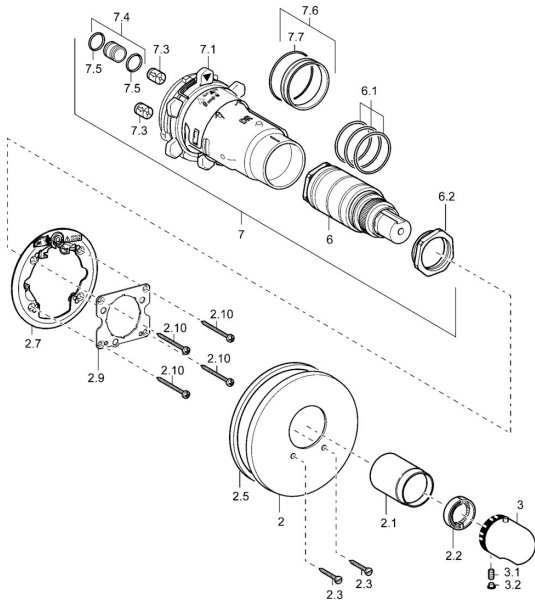

EAN: 4015474113848
static.hansa.com/48659045

Spare parts

SP48659045

	Name	Code
2	Cover flange, d 56 mm	59913078
2	Cover flange, d 170/56 mm Chrome Discontinued	59912928
2	Cover flange, d 135 / d 56 mm Chrome Discontinued	59912882
2.1	Covering cap Chrome Discontinued	59912891
2.2	Retaining ring	59912892
2.3	Screw, M5x25 Chrome	59912881
2.5	Rubber gasket	59913045
2.7	Fixing part	59912888
2.9	Fixing plate	59913034
2.10	Screw, M4,5x80	59912890
3	Temperature control handle Chrome	59910304
3	Temperature control handle Chrome/Satin Discontinued	59910305
3.1	Screw, M6x9,5	59901609
3.2	Plug Chrome/Satin Discontinued	59911917
3.2	Cover plug Chrome	59911840
6	Thermostatic cartridge, H/C reversed	59911527
6	Thermostatic cartridge	59911525
6.1	O-ring, d 26x2	59911081
6.2	Eye screw, M34x1, AF36	59912988
7	Functional unit Discontinued	59912903
7.1	Blind nut	59912984
7.3	Non-return valve	59905714
7.4	Connection nipple, (2014-)	59913885
7.5	O-ring, d 14x2	59912982
7.6	Ring	59912989
7.7	O-ring, 50.52x1.78	59906841
N.I.	Rebound pin	59912005
N.I.	Raising kit, 20 mm	59912754