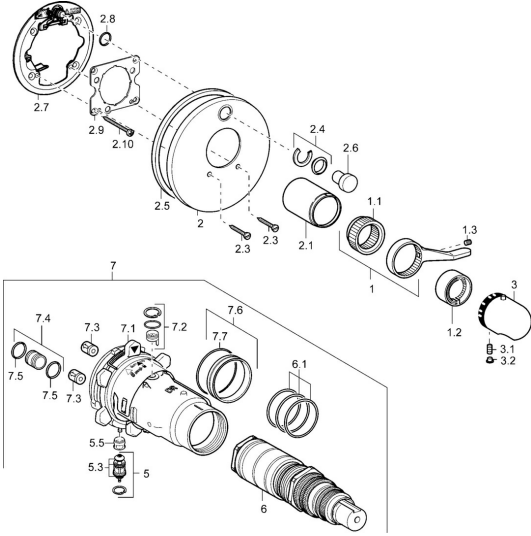

EAN: 4015474147539
static.hansa.com/48649545

Spare parts

SP48649045

	Name	Code
1	Lever	59912895
1.1	Adapter	59912894
1.2	Temperature adjustment limiter Chrome	59912893
1.3	Screw, M6x16, SW2.5	59911727
2	Cover plate Chrome Discontinued	59912883
2	Cover flange Chrome	59912929
2	Cover plate, d 170 mm Chrome Discontinued	59913077
2.1	Covering cap Chrome Discontinued	59912896
2.3	Screw, M5x25 Chrome	59912881
2.4	Flow limiting cap	59912924
2.5	Rubber gasket	59913045
2.6	Snap	59912926
2.7	Fixing part	59912889
2.8	O-ring, d 7.65x1.78	59902337
2.9	Fixing plate	59913034
2.10	Screw, M4.5x80	59912890
3	Temperature control handle Chrome	59910304
3	Temperature control handle Chrome/Satin Discontinued	59910305
3.1	Screw, M6x9.5	59901609
3.2	Cover plug Chrome	59911840
3.2	Plug Chrome/Satin Discontinued	59911917
5	Diverter	59912985
5.3	Sealing kit Discontinued	59912997
5.5	Seat	59912229
6	Thermostatic cartridge, 1/2" Varox	59912843
7	Functional unit Discontinued	59912905
7	Functional unit, H/C reversed Discontinued	59912979
7.1	Blind nut	59912984
7.2	Back-pressure valve	59912990
7.3	Non-return valve	59905714
7.4	Connection nipple, (2014-)	59913885
7.5	O-ring, d 14x2	59912982
7.6	Ring	59912989
7.7	O-ring, 50.52x1.78	59906841
N.I.	Raising kit, 20 mm	59912754
N.I.	Rebound pin	59912005