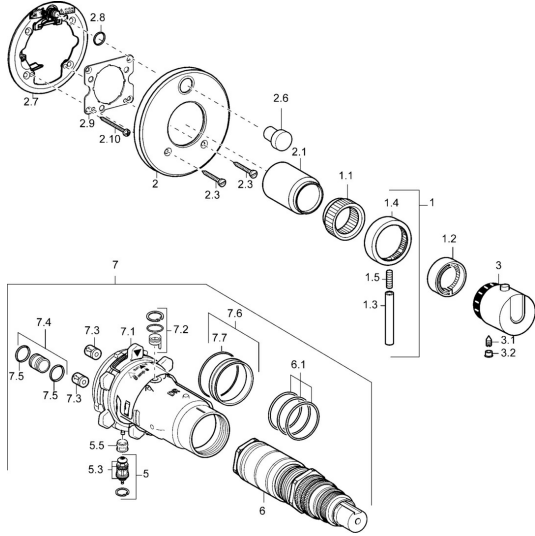

EAN: 4015474147287
static.hansa.com/48649501

Spare parts

SP48649001

	Name	Code
1	Lever Chrome Discontinued	59912941
1.1	Adapter	59912894
1.2	Temperature adjustment limiter Chrome	59912893
1.3	Lever, 80 mm Chrome	59912128
1.4	Flow control handle Chrome	59912130
1.5	Screw, M6x20	59911228
2	Cover plate, d 170 mm Chrome Discontinued	59913077
2	Cover plate Chrome Discontinued	59912883
2.1	Covering cap Chrome Discontinued	59912896
2.3	Screw, M5x25 Chrome	59912881
2.6	Push button Chrome Discontinued	59912884
2.7	Diverter Discontinued	59913036
2.8	O-ring, d 7.65x1.78	59902337
2.9	Fixing plate	59913034
2.10	Screw, M4.5x80	59912890
3	Temperature control handle Chrome Discontinued	59912796
3.1	Screw, M6x9.5	59901609
3.2	Cover plug Chrome	59911840
5	Diverter	59912985
5.3	Sealing kit Discontinued	59912997
5.5	Seat	59912229
6	Thermostatic cartridge, 1/2" Varox	59912843
6.1	O-ring, d 26x2	59911081
7	Functional unit, H/C reversed Discontinued	59912979
7	Functional unit Discontinued	59912905
7.1	Blind nut	59912984
7.2	Back-pressure valve	59912990
7.3	Non-return valve	59905714
7.4	Connection nipple, (2014-)	59913885
7.5	O-ring, d 14x2	59912982
7.6	Ring	59912989
7.7	O-ring, 50.52x1.78	59906841
N.I.	Raising kit, 20 mm	59912754