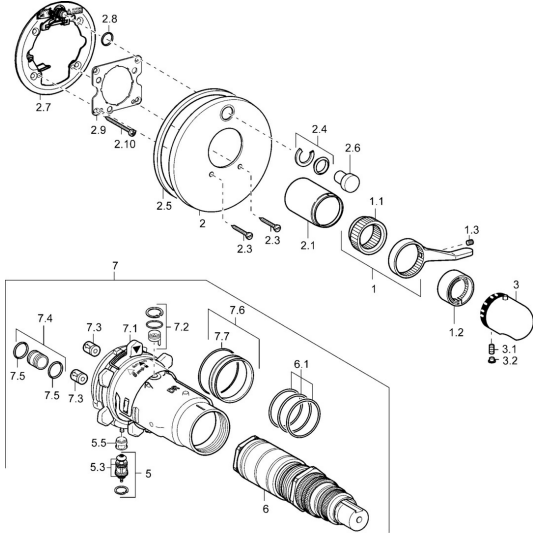

## Spare parts

### SP48649045

	Name	Code
1	Lever	59912895
1.1	Adapter	59912894
1.2	Temperature adjustment limiter Chrome	59912893
1.3	Screw, M6x16, SW2.5	59911727
2	Cover plate Chrome <b>Discontinued</b>	59912883
2	Cover flange Chrome	59912929
2	Cover plate, d 170 mm Chrome <b>Discontinued</b>	59913077
2.1	Covering cap Chrome <b>Discontinued</b>	59912896
2.3	Screw, M5x25 Chrome	59912881
2.4	Flow limiting cap	59912924
2.5	Rubber gasket	59913045
2.6	Snap	59912926
2.7	Fixing part	59912889
2.8	O-ring, d 7.65x1.78	59902337
2.9	Fixing plate	59913034
2.10	Screw, M4.5x80	59912890
3	Temperature control handle Chrome	59910304
3	Temperature control handle Chrome/Satin <b>Discontinued</b>	59910305
3.1	Screw, M6x9.5	59901609
3.2	Cover plug Chrome	59911840
3.2	Plug Chrome/Satin <b>Discontinued</b>	59911917
5	Diverter	59912985
5.3	Sealing kit <b>Discontinued</b>	59912997
5.5	Seat	59912229
6	Thermostatic cartridge, 1/2" Varox	59912843
7	Functional unit <b>Discontinued</b>	59912905
7	Functional unit, H/C reversed <b>Discontinued</b>	59912979
7.1	Blind nut	59912984
7.2	Back-pressure valve	59912990
7.3	Non-return valve	59905714
7.4	Connection nipple, (2014-)	59913885
7.5	O-ring, d 14x2	59912982
7.6	Ring	59912989
7.7	O-ring, 50.52x1.78	59906841
N.I.	Raising kit, 20 mm	59912754
N.I.	Rebound pin	59912005