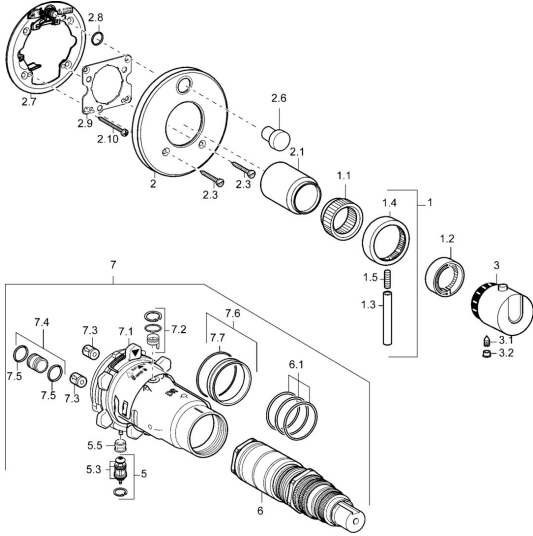

## Spare parts

### SP48649001

	Name	Code
1	Lever Chrome <b>Discontinued</b>	59912941
1.1	Adapter	59912894
1.2	Temperature adjustment limiter Chrome	59912893
1.3	Lever, 80 mm Chrome	59912128
1.4	Flow control handle Chrome	59912130
1.5	Screw, M6x20	59911228
2	Cover plate, d 170 mm Chrome <b>Discontinued</b>	59913077
2	Cover plate Chrome <b>Discontinued</b>	59912883
2.1	Covering cap Chrome <b>Discontinued</b>	59912896
2.3	Screw, M5x25 Chrome	59912881
2.6	Push button Chrome <b>Discontinued</b>	59912884
2.7	Diverter <b>Discontinued</b>	59913036
2.8	O-ring, d 7.65x1.78	59902337
2.9	Fixing plate	59913034
2.10	Screw, M4.5x80	59912890
3	Temperature control handle Chrome <b>Discontinued</b>	59912796
3.1	Screw, M6x9.5	59901609
3.2	Cover plug Chrome	59911840
5	Diverter	59912985
5.3	Sealing kit <b>Discontinued</b>	59912997
5.5	Seat	59912229
6	Thermostatic cartridge, 1/2" Varox	59912843
6.1	O-ring, d 26x2	59911081
7	Functional unit, H/C reversed <b>Discontinued</b>	59912979
7	Functional unit <b>Discontinued</b>	59912905
7.1	Blind nut	59912984
7.2	Back-pressure valve	59912990
7.3	Non-return valve	59905714
7.4	Connection nipple, (2014-)	59913885
7.5	O-ring, d 14x2	59912982
7.6	Ring	59912989
7.7	O-ring, 50.52x1.78	59906841
N.I.	Raising kit, 20 mm	59912754