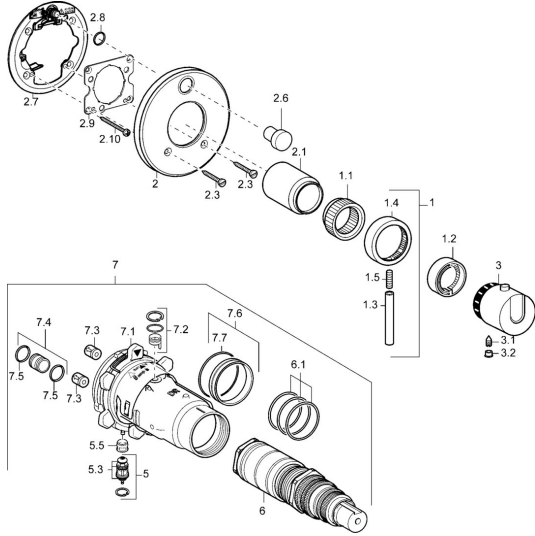

EAN: 4015474115064
static.hansa.com/48643001

Spare parts

SP48643001

	Name	Code
1	Lever Chrome Discontinued	59912941
1.1	Adapter	59912894
1.2	Temperature adjustment limiter Chrome	59912893
1.3	Lever, 80 mm Chrome	59912128
1.4	Flow control handle Chrome	59912130
1.5	Screw, M6x20	59911228
2	Cover plate Chrome Discontinued	59912883
2	Cover plate, d 170 mm Chrome Discontinued	59913077
2.1	Covering cap Chrome Discontinued	59912896
2.3	Screw, M5x25 Chrome	59912881
2.6	Snap	59912926
2.6	Push button Chrome Discontinued	59912884
2.7	Diverter Discontinued	59913036
2.8	O-ring, d 7.65x1.78	59902337
2.9	Fixing plate	59913034
2.10	Screw, M4,5x80	59912890
3	Temperature control handle Chrome Discontinued	59912796
3.1	Screw, M6x9.5	59901609
3.2	Cover plug Chrome	59911840
5	Diverter	59912985
5.3	Sealing kit Discontinued	59912997
5.5	Seat	59912229
6	Thermostatic cartridge, 1/2" Varox	59912843
6.1	O-ring, d 26x2	59911081
7	Functional unit, H/C reversed Discontinued	59912979
7	Functional unit Discontinued	59912906
7.1	Blind nut	59912984
7.2	Back-pressure valve	59912990
7.3	Non-return valve	59905714
7.4	Connection nipple, (2014-)	59913885
7.5	O-ring, d 14x2	59912982
7.6	Ring	59912989
7.7	O-ring, 50.52x1.78	59906841
N.I.	Raising kit, 20 mm	59912754