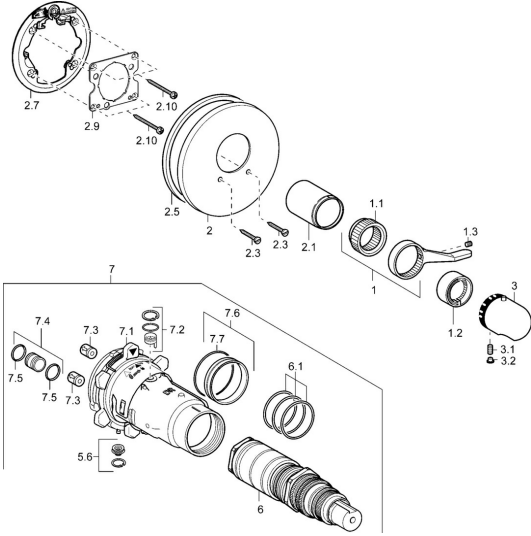

EAN: 4015474147485
static.hansa.com/48639545

Spare parts

SP48639045

	Name	Code
1	Lever	59912895
1.1	Adapter	59912894
1.2	Temperature adjustment limiter Chrome	59912893
1.3	Screw, M6x16, SW2.5	59911727
2	Cover flange, d 56 mm	59913078
2	Cover flange, d 170/56 mm Chrome Discontinued	59912928
2	Cover flange, d 135 / d 56 mm Chrome Discontinued	59912882
2.1	Covering cap Chrome Discontinued	59912896
2.3	Screw, M5x25 Chrome	59912881
2.5	Rubber gasket	59913045
2.7	Fixing part	59912888
2.9	Fixing plate	59913034
2.10	Screw, M4.5x80	59912890
3	Temperature control handle Chrome	59910304
3	Temperature control handle Chrome/Satin Discontinued	59910305
3.1	Screw, M6x9.5	59901609
3.2	Plug Chrome/Satin Discontinued	59911917
3.2	Cover plug Chrome	59911840
5.6	Plug	59912981
6	Thermostatic cartridge, 1/2" Varox	59912843
6.1	O-ring, d 26x2	59911081
7	Functional unit, H/C reversed Discontinued	59912979
7	Functional unit Discontinued	59912904
7.1	Blind nut	59912984
7.4	Connection nipple, (2014-)	59913885
7.5	O-ring, d 14x2	59912982
7.6	Ring	59912989
7.7	O-ring, 50.52x1.78	59906841
N.I.	Rebound pin	59912005
N.I.	Raising kit, 20 mm	59912754