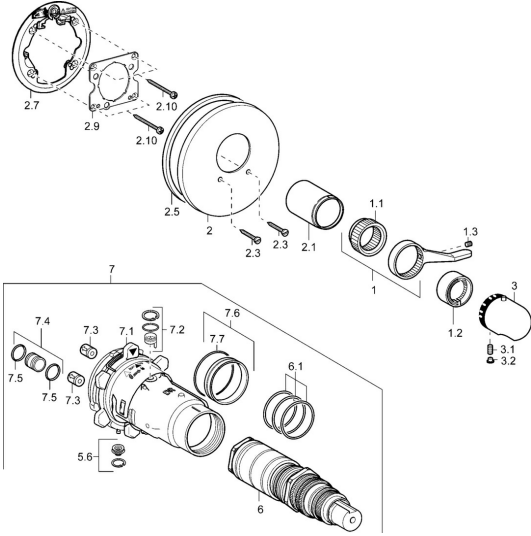

EAN: 4015474112971
static.hansa.com/48639045

Spare parts

SP48639045

	Name	Code
1	Lever	59912895
1.1	Adapter	59912894
1.2	Temperature adjustment limiter Chrome	59912893
1.3	Screw, M6x16, SW2.5	59911727
2	Cover flange, d 56 mm	59913078
2	Cover flange, d 170/56 mm Chrome Discontinued	59912928
2	Cover flange, d 135 / d 56 mm Chrome Discontinued	59912882
2.1	Covering cap Chrome Discontinued	59912896
2.3	Screw, M5x25 Chrome	59912881
2.5	Rubber gasket	59913045
2.7	Fixing part	59912888
2.9	Fixing plate	59913034
2.10	Screw, M4.5x80	59912890
3	Temperature control handle Chrome	59910304
3	Temperature control handle Chrome/Satin Discontinued	59910305
3.1	Screw, M6x9.5	59901609
3.2	Plug Chrome/Satin Discontinued	59911917
3.2	Cover plug Chrome	59911840
5.6	Plug	59912981
6	Thermostatic cartridge, 1/2" Varox	59912843
6.1	O-ring, d 26x2	59911081
7	Functional unit, H/C reversed Discontinued	59912979
7	Functional unit Discontinued	59912904
7.1	Blind nut	59912984
7.4	Connection nipple, (2014-)	59913885
7.5	O-ring, d 14x2	59912982
7.6	Ring	59912989
7.7	O-ring, 50.52x1.78	59906841
N.I.	Rebound pin	59912005
N.I.	Raising kit, 20 mm	59912754