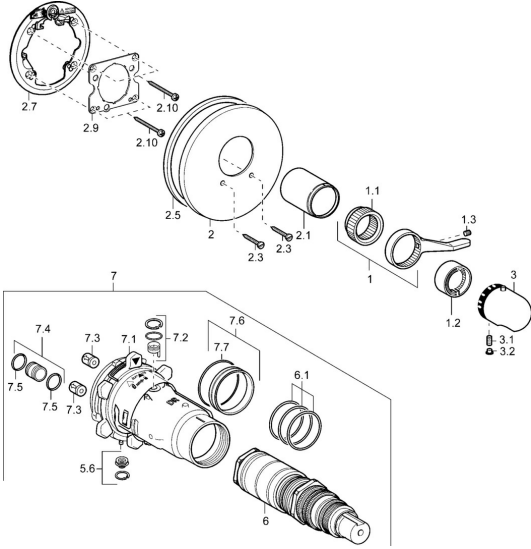

EAN: 4015474112896
static.hansa.com/48619045

Spare parts

SP48619045

	Name	Code
1	Lever	59912895
1.1	Adapter	59912894
1.2	Temperature adjustment limiter Chrome	59912893
1.3	Screw, M6x16, SW2.5	59911727
2	Cover flange, d 170/56 mm Chrome Discontinued	59912928
2.1	Covering cap Chrome Discontinued	59912896
2.3	Screw, M5x25 Chrome	59912881
2.5	Rubber gasket	59913045
2.7	Fixing part	59912888
2.9	Fixing plate	59913034
2.10	Screw, M4.5x80	59912890
3	Temperature control handle Chrome	59910304
3	Temperature control handle White Discontinued	59910306
3.1	Connection nipple, (2014-)	59913885
3.1	Screw, M6x9.5	59901609
3.2	Cover plug Chrome	59911840
3.3	Rebound pin	59912005
5.6	Plug	59912981
6	Thermostatic cartridge, 1/2" Varox	59912843
6.1	O-ring, d 26x2	59911081
7	Functional unit, H/C reversed Discontinued	59912979
7	Functional unit Discontinued	59912904
7.1	Blind nut	59912984
7.3	Non-return valve	59905714
7.4	Connection nipple, (2014-)	59913885
7.5	O-ring, d 14x2	59912982
7.6	Ring	59912989
7.7	O-ring, 50.52x1.78	59906841
N.I.	Raising kit, 20 mm	59912754