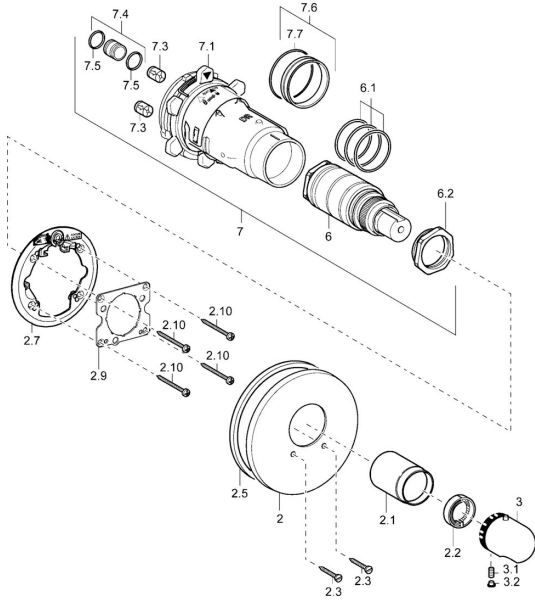

## Spare parts

### SP48609045

	Name		Code
2	Cover flange, d 170/56 mm Chrome	Discontinued	59912928
2.1	Covering cap Chrome	Discontinued	59912891
2.2	Retaining ring		59912892
2.3	Screw, M5x25 Chrome		59912881
2.5	Rubber gasket		59913045
2.7	Fixing part		59912888
2.9	Fixing plate		59913034
2.10	Screw, M4,5x80		59912890
3	Temperature control handle Chrome		59910304
3	Temperature control handle White	Discontinued	59910306
3.1	Screw, M6x9,5		59901609
3.2	Cover plug Chrome		59911840
6	Thermostatic cartridge		59911525
6	Thermostatic cartridge, H/C reversed		59911527
6.1	O-ring, d 26x2		59911081
6.2	Eye screw, M34x1, AF36		59912988
7	Functional unit	Discontinued	59912903
7.1	Blind nut		59912984
7.3	Non-return valve		59905714
7.4	Connection nipple, (2014-)		59913885
7.6	Ring		59912989
7.7	O-ring, 50,52x1,78		59906841
N.I.	Temperature control handle, (2011-) Chrome	Discontinued	59913860
N.I.	Rebound pin		59912005
N.I.	Raising kit, 20 mm		59912754