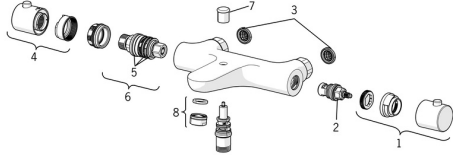

EAN: 4015474277663
static.hansa.com/48372131

Spare parts

SP58372101

	Name	Code
01	Flow control handle	59914208
02	Headpart, G1/2 Chrome	59914111
03	Filter sealing, G3/4	59911076
04	Temperature control handle Chrome	602062V
05	O-ring kit	59914113
06	Thermostatic cartridge, 3.4	59914114
07	Diverter	59912706
08	Aerator, M24x1 D Chrome	59911829
N.I.	Connection nut, G3/4, AF30	59902230
N.I.	Retaining ring, 23.9x15.2x2	59902689
N.I.	Eccentric, G3/4xG1/2 Chrome	59904793
N.I.	Cover flange Chrome	59904796
N.I.	Non-return valve	59905714
N.I.	Nipple	59911075