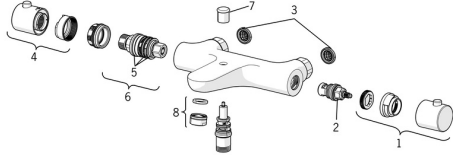

## Spare parts

### SP58372101

	Name	Code
01	Flow control handle	59914208
02	Headpart, G1/2 Chrome	59914111
03	Filter sealing, G3/4	59911076
04	Temperature control handle Chrome	602062V
05	O-ring kit	59914113
06	Thermostatic cartridge, 3.4	59914114
07	Diverter	59912706
08	Aerator, M24x1 D Chrome	59911829
N.I.	Connection nut, G3/4, AF30	59902230
N.I.	Retaining ring, 23.9x15.2x2	59902689
N.I.	Eccentric, G3/4xG1/2 Chrome	59904793
N.I.	Cover flange Chrome	59904796
N.I.	Non-return valve	59905714
N.I.	Nipple	59911075