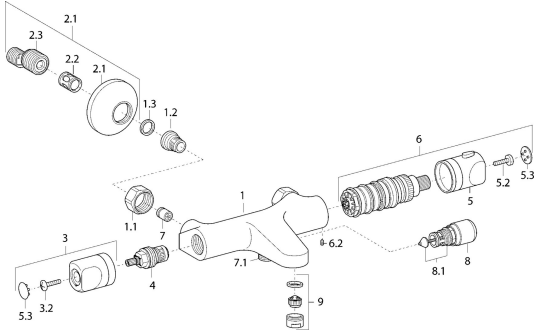

EAN: 4015474133143
static.hansa.com/48162191

Spare parts

SP58162101

	Name	Code
1.1	Connection nut, G3/4, AF30	59902230
1.2	Nipple	59911075
1.3	Filter sealing, G3/4	59911076
2	Eccentric, G3/4xG1/2 Chrome	59904793
2.1	Cover flange Chrome	59904796
2.2	Silencer	59904792
2.3	Eccentric connector, G3/4xG1/2, DN15	59910254
3	Flow control handle Chrome	59912627
4	Headpart, G1/2	59912625
5	Temperature control handle Chrome	59912629
6	Thermostatic cartridge	59912628
7	Non-return valve	59905714
8	Diverter Chrome	59910803
8.1	Sealing kit	59904791
9	Aerator, M24x1 D Chrome	59911829
N.I.	Retaining ring Discontinued	59913890