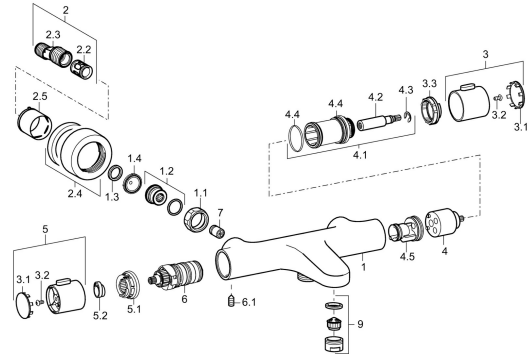

EAN: 4015474259348
static.hansa.com/48102121

Spare parts

SP58102101

	Name	Code
1.1	Connection nut, G3/4, AF30	59902230
1.2	Nipple	59911075
1.3	Retaining ring, 23.9x15.2x2	59902689
1.4	Filter sealing, G3/4	59911076
2	Eccentric connector, G3/4xG1/2, DN15	59910254
2.2	Silencer	59904792
2.4	Cover flange Chrome	59913432
2.5	Cover sleeve Chrome	59912651
3	Flow control handle Chrome	59913939
3.1	Cover	59913850
3.2	Screw, M4x8	59913851
3.3	Adjusting ring	59913940
4	Headpart	59913936
4.1	Fixing screw, SW30	59913941
4.2	Spindle Chrome	59913689
4.4	O-ring, d 32x2	59912803
4.5	Inner part	59913942
5	Temperature control handle Chrome	59913938
5.1	Temperature adjustment limiter	59913937
5.2	Locking screw, 38°	59913919
6	Thermostatic cartridge, 3.3	59913871
6.1	Screw, M6x9.5	59901609
7	Non-return valve, DN10 (2016-)	59914425
9	Aerator, M24x1 D Chrome	59911829