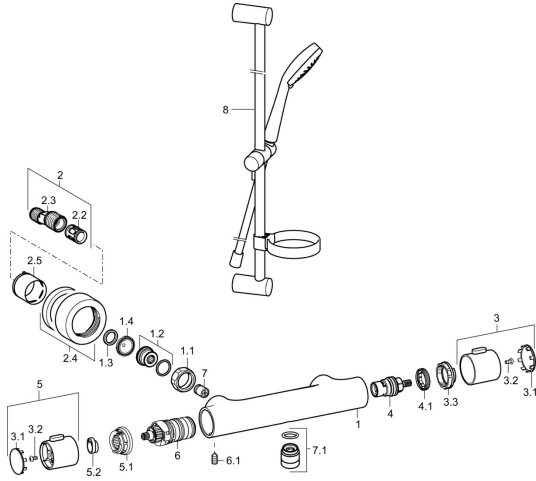

EAN: 4015474259317
static.hansa.com/48080121

Spare parts

SP58080101

	Name	Code
1.1	Connection nut, G3/4, AF30	59902230
1.2	Nipple	59911075
1.3	Retaining ring, 23.9x15.2x2	59902689
1.4	Filter sealing, G3/4	59911076
2	Eccentric connector, G3/4xG1/2, DN15	59910254
2.2	Silencer	59904792
2.4	Cover flange Chrome	59913432
2.5	Cover sleeve Chrome	59912651
3	Flow control handle Chrome	59913943
3.1	Cover	59913850
3.2	Screw, M4x8	59913851
3.3	Adjusting ring	59913940
4	Headpart, G1/2, 180°	59911103
4.1	Ring	59913469
5	Temperature control handle Chrome	59913938
5.1	Temperature adjustment limiter	59913937
5.2	Locking screw, 38°	59913919
6	Thermostatic cartridge, 3.3	59913871
6.1	Screw, M6x9.5	59901609
7	Non-return valve, DN10 (2016-)	59914425
7.1	Thread nipple, G1/2xM18x1	59911384