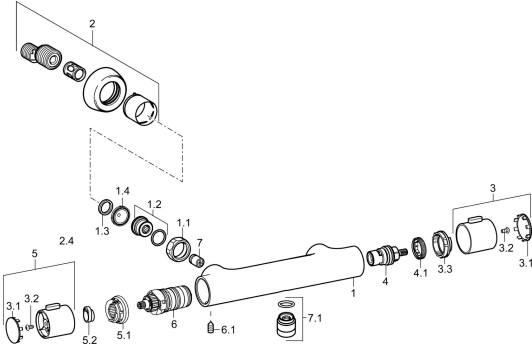

## Spare parts

### SP58080001

	Name	Code
1.1	Connection nut, G3/4, AF30	59902230
1.2	Nipple	59911075
1.3	Retaining ring, 23.9x15.2x2	59902689
1.4	Filter sealing, G3/4	59911076
2	Eccentric Chrome	59913824
3	Flow control handle Chrome	59913943
3.1	Cover	59913850
3.2	Screw, M4x8	59913851
3.3	Adjusting ring	59913940
4	Headpart, G1/2, 180°	59911103
4.1	Ring	59913469
5	Temperature control handle Chrome	59913938
5.1	Temperature adjustment limiter	59913937
5.2	Locking screw, 38°	59913919
6	Thermostatic cartridge, 3.3	59913871
6.1	Screw, M6x9.5	59901609
7	Non-return valve, DN10 (2016-)	59914425
7.1	Thread nipple, G1/2xM18x1	59911384