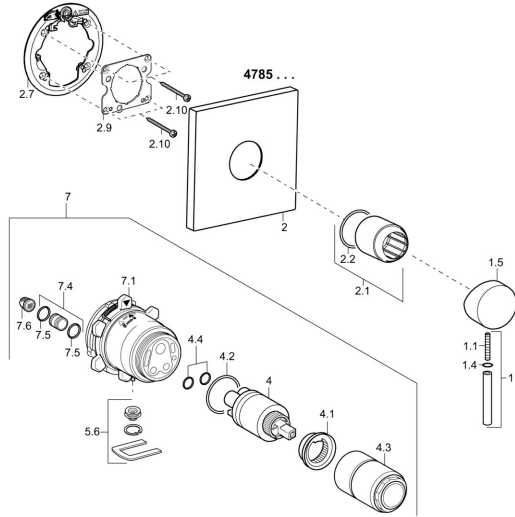

EAN: 4015474268050
static.hansa.com/47859051

Spare parts

SP47859051

	Name	Code
1	Lever, 45 mm, (2011-) Chrome	59913272
1.1	Screw, M5x28, SW2.5	59913273
1.4	O-ring, d 3x1.5	59913100
1.5	Cap, (2011-) Chrome	59913271
2	Cover plate, 150x150 mm Chrome Discontinued	59914003
2.1	Cover sleeve Chrome	59912511
2.2	O-ring, 41x3	59913215
2.7	Supporting plate Chrome Discontinued	59913047
2.9	Fixing plate	59913034
2.10	Screw, M4,5x80	59912890
4	Cartridge, 3.5 Classic	59913075
4	Cartridge, 3.5 Eco	59912324
4.1	Temperature adjustment limiter	59912325
4.2	O-ring, d 28.24x2.62 Discontinued	59912590
4.3	Screw sleeve, M38x1	59912115
4.4	O-ring, d 10.10x1.60 Discontinued	59905072
5.6	Plug	59912981
7	Functional unit, H/C reversed	59912978
7	Functional unit, 3.5, (2011-) Discontinued	59913376
7.1	Blind nut	59912984
7.4	Connection nipple, (2014-)	59913885
7.5	O-ring, d 14x2	59912982
N.I.	Raising kit, 20 mm	59912754