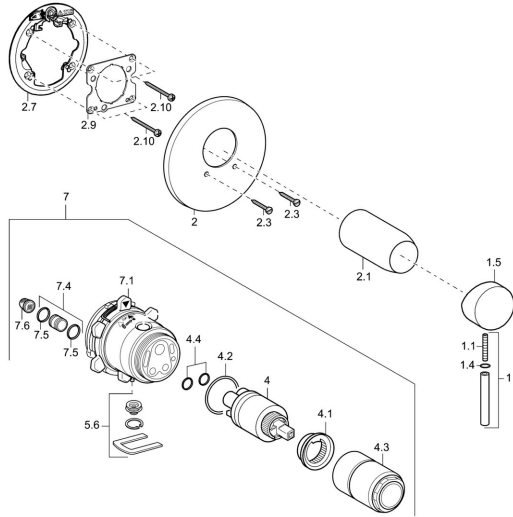

## Spare parts

### SP47859041

	Name	Code
1	Lever, 45 mm, (2011-) Chrome	59913272
1	Lever, 50 mm, d 7 mm Chrome	59913097
1.1	Screw, M5x25, SW 2,5	59913099
1.1	Screw, M5x28, SW2.5	59913273
1.4	O-ring, d 3x1.5	59913100
1.5	Cap Chrome	59913098
1.5	Cap, (2011-) Chrome	59913271
2	Cover plate, d 170 mm, (2011-) Chrome	59913404
2	Cover flange, d 135 mm Chrome <b>Discontinued</b>	59913108
2.1	Cover sleeve Chrome	59912116
2.1	Cover sleeve Chrome	59912511
2.3	Screw, M5x25 Chrome	59912881
2.7	Supporting plate, (-2011) <b>Discontinued</b>	59913049
2.7	Supporting plate Chrome <b>Discontinued</b>	59913047
2.9	Fixing plate	59913034
2.10	Screw, M4,5x80	59912890
4	Cartridge, 3.5 Classic	59913075
4.1	Temperature adjustment limiter	59912325
4.2	O-ring, d 28.24x2.62 <b>Discontinued</b>	59912590
4.3	Screw sleeve, M38x1	59912115
4.4	O-ring, d 10.10x1.60 <b>Discontinued</b>	59905072
5.6	Plug	59912981
7	Functional unit, H/C reversed	59912978
7	Functional unit, 3.5, (2011-) <b>Discontinued</b>	59913376
7	Functional unit <b>Discontinued</b>	59912936
7.1	Blind nut	59912984
7.4	Connection nipple, (2014-)	59913885
7.5	O-ring, d 14x2	59912982
7.6	Strainer	59913126
N.I.	Raising kit, 20 mm	59912754