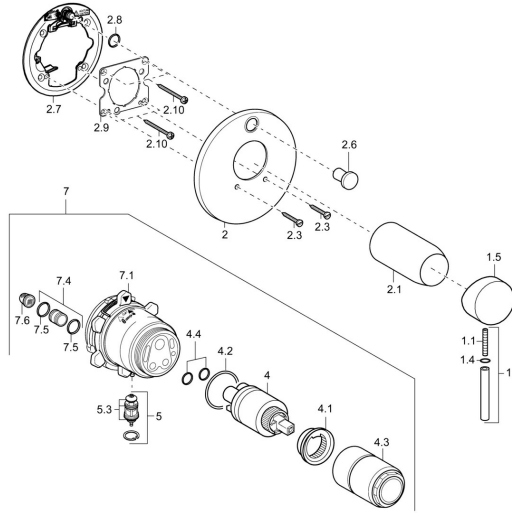

EAN: 4015474139961
static.hansa.com/47849041

Spare parts

SP47849041

	Name	Code
1	Lever, 45 mm, (2011-) Chrome	59913272
1	Lever, 50 mm, d 7 mm Chrome	59913097
1.1	Screw, M5x25, SW 2,5	59913099
1.1	Screw, M5x28, SW2.5	59913273
1.4	O-ring, d 3x1.5	59913100
1.5	Cap Chrome	59913098
1.5	Cap, (2011-) Chrome	59913271
2	Cover plate, d 135 mm, (-2011) Chrome	59913107
2	Cover plate, d 170 mm Chrome Discontinued	59913403
2.1	Cover sleeve Chrome	59912511
2.1	Cover sleeve Chrome	59912116
2.3	Screw, M5x25 Chrome	59912881
2.6	Push button Chrome	59913656
2.6	Push button Chrome Discontinued	59912884
2.7	Supporting plate Discontinued	59913050
2.7	Supporting plate	59913048
2.8	O-ring, d 7.65x1.78	59902337
2.9	Fixing plate	59913034
2.10	Screw, M4.5x80	59912890
4	Cartridge, 3.5 Classic	59913075
4.1	Temperature adjustment limiter	59912325
4.2	O-ring, d 28.24x2.62 Discontinued	59912590
4.3	Screw sleeve, M38x1	59912115
4.4	O-ring, d 10.10x1.60 Discontinued	59905072
5	Diverter	59912985
5.3	Sealing kit Discontinued	59912997
7	Functional unit, 3.5 (2011-) Discontinued	59913380
7	Functional unit, 3.5 Discontinued	59912937
7	Functional unit, H/C reversed	59912978
7.1	Blind nut	59912984
7.4	Connection nipple, (2014-)	59913885
7.5	O-ring, d 14x2	59912982
7.6	Strainer	59913126
N.I.	Flow limiting cap	59912924
N.I.	Raising kit, 20 mm	59912754