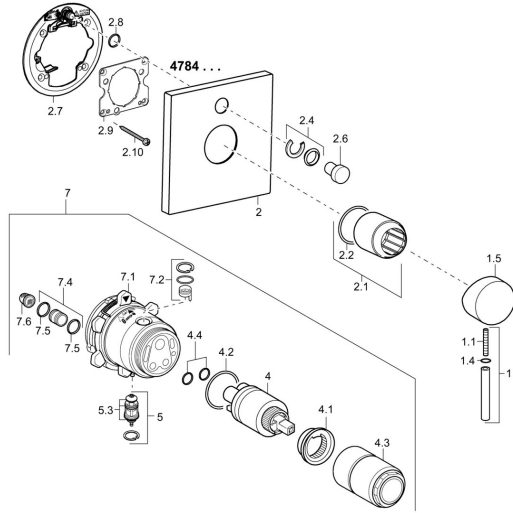

EAN: 4015474268043
static.hansa.com/47843051

Spare parts

SP47843051

	Name	Code
1	Lever, 45 mm, (2011-) Chrome	59913272
1.1	Screw, M5x28, SW2.5	59913273
1.4	O-ring, d 3x1.5	59913100
1.5	Cap, (2011-) Chrome	59913271
2	Cover flange, 150x150 mm Chrome	59914004
2.1	Cover sleeve Chrome	59912511
2.2	O-ring, 41x3	59913215
2.6	Push button Chrome	59913656
2.7	Supporting plate	59913048
2.8	O-ring, d 7.65x1.78	59902337
2.9	Fixing plate	59913034
2.10	Screw, M4.5x80	59912890
4	Cartridge, 3.5 Classic	59913075
4	Cartridge, 3.5 Eco	59912324
4.1	Temperature adjustment limiter	59912325
4.2	O-ring, d 28.24x2.62 Discontinued	59912590
4.3	Screw sleeve, M38x1	59912115
4.4	O-ring, d 10.10x1.60 Discontinued	59905072
5	Diverter	59912985
5.3	Sealing kit Discontinued	59912997
7	Functional unit, 3.5 Discontinued	59913379
7	Functional unit, H/C reversed	59912978
7.1	Blind nut	59912984
7.2	Valve	59912986
7.4	Connection nipple, (2014-)	59913885
7.5	O-ring, d 14x2	59912982
7.6	Strainer	59913126
N.I.	Raising kit, 20 mm	59912754