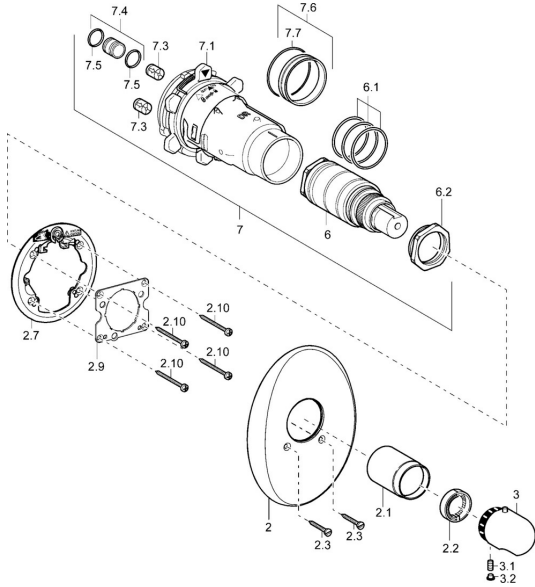

EAN: 4015474112834
static.hansa.com/47659045

Spare parts

SP47659045

	Name	Code
2	Cover plate Chrome Discontinued	59911913
2.1	Covering cap Chrome Discontinued	59912891
2.2	Retaining ring	59912892
2.3	Screw, M5x25 Chrome	59912881
2.7	Fixing part	59912888
2.9	Fixing plate	59913034
2.10	Screw, M4.5x80	59912890
3	Temperature control handle Chrome/Satin Discontinued	59910305
3	Temperature control handle, (-38°) Chrome	59911280
3	Temperature control handle Chrome	59910304
3.1	Screw, M6x9.5	59901609
3.2	Cover plug Chrome	59911840
3.2	Plug Chrome/Satin Discontinued	59911917
6	Thermostatic cartridge, H/C reversed	59911527
6	Thermostatic cartridge	59911525
6.1	O-ring, d 26x2	59911081
6.2	Eye screw, M34x1, AF36	59912988
7	Functional unit Discontinued	59912903
7.1	Blind nut	59912984
7.3	Non-return valve	59905714
7.4	Connection nipple, (2014-)	59913885
7.5	O-ring, d 14x2	59912982
7.6	Ring	59912989
7.7	O-ring, 50.52x1.78	59906841
N.I.	Rebound pin	59912005
N.I.	Raising kit, 20 mm	59912754