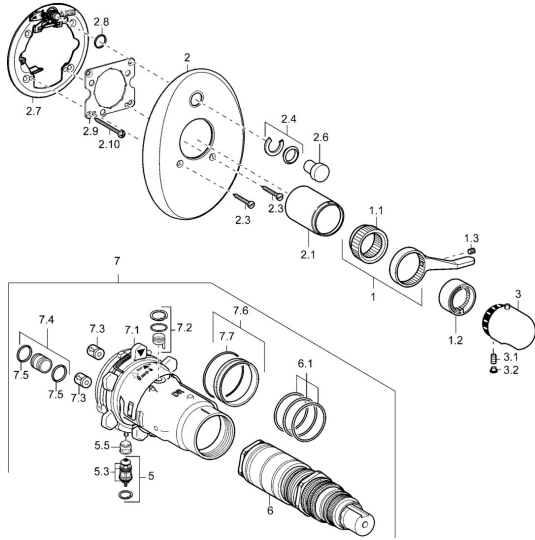

EAN: 4015474113121
static.hansa.com/47649045

Spare parts

SP47649045

	Name	Code
1	Lever	59912895
1.1	Adapter	59912894
1.2	Temperature adjustment limiter Chrome	59912893
1.3	Screw, M6x16, SW2.5	59911727
2	Cover flange Chrome Discontinued	59912927
2.1	Covering cap Chrome Discontinued	59912896
2.3	Screw, M5x25 Chrome	59912881
2.4	Flow limiting cap	59912924
2.6	Snap	59912926
2.7	Fixing part	59912889
2.8	O-ring, d 7.65x1.78	59902337
2.9	Fixing plate	59913034
2.10	Screw, M4.5x80	59912890
3	Temperature control handle, (-38°) Chrome	59911280
3	Temperature control handle Chrome	59910304
3	Temperature control handle Chrome/Satin Discontinued	59910305
3.1	Screw, M6x9.5	59901609
3.2	Cover plug Chrome	59911840
3.2	Plug Chrome/Satin Discontinued	59911917
5	Diverter	59912985
5.3	Sealing kit Discontinued	59912997
5.5	Seat	59912229
6	Thermostatic cartridge, 1/2" Varox	59912843
6.1	O-ring, d 26x2	59911081
7	Functional unit, H/C reversed Discontinued	59912979
7	Functional unit Discontinued	59912905
7.1	Blind nut	59912984
7.2	Back-pressure valve	59912990
7.3	Non-return valve	59905714
7.4	Connection nipple, (2014-)	59913885
7.5	O-ring, d 14x2	59912982
7.6	Ring	59912989
7.7	O-ring, 50.52x1.78	59906841
N.I.	Rebound pin	59912005
N.I.	Raising kit, 20 mm	59912754