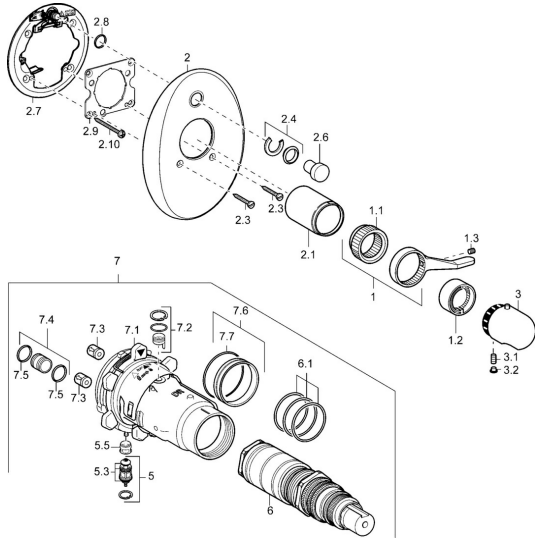

EAN: 4015474114081
static.hansa.com/47643045

Spare parts

SP47649045

	Name	Code
1	Lever	59912895
1.1	Adapter	59912894
1.2	Temperature adjustment limiter Chrome	59912893
1.3	Screw, M6x16, SW2.5	59911727
2	Cover flange Chrome Discontinued	59912927
2.1	Covering cap Chrome Discontinued	59912896
2.3	Screw, M5x25 Chrome	59912881
2.4	Flow limiting cap	59912924
2.6	Snap	59912926
2.7	Fixing part	59912889
2.8	O-ring, d 7.65x1.78	59902337
2.9	Fixing plate	59913034
2.10	Screw, M4.5x80	59912890
3	Temperature control handle, (-38°) Chrome	59911280
3	Temperature control handle Chrome	59910304
3	Temperature control handle Chrome/Satin Discontinued	59910305
3.1	Screw, M6x9.5	59901609
3.2	Cover plug Chrome	59911840
3.2	Plug Chrome/Satin Discontinued	59911917
5	Diverter	59912985
5.3	Sealing kit Discontinued	59912997
5.5	Seat	59912229
6	Thermostatic cartridge, 1/2" Varox	59912843
6.1	O-ring, d 26x2	59911081
7	Functional unit, H/C reversed Discontinued	59912979
7	Functional unit Discontinued	59912905
7.1	Blind nut	59912984
7.2	Back-pressure valve	59912990
7.3	Non-return valve	59905714
7.4	Connection nipple, (2014-)	59913885
7.5	O-ring, d 14x2	59912982
7.6	Ring	59912989
7.7	O-ring, 50.52x1.78	59906841
N.I.	Rebound pin	59912005
N.I.	Raising kit, 20 mm	59912754