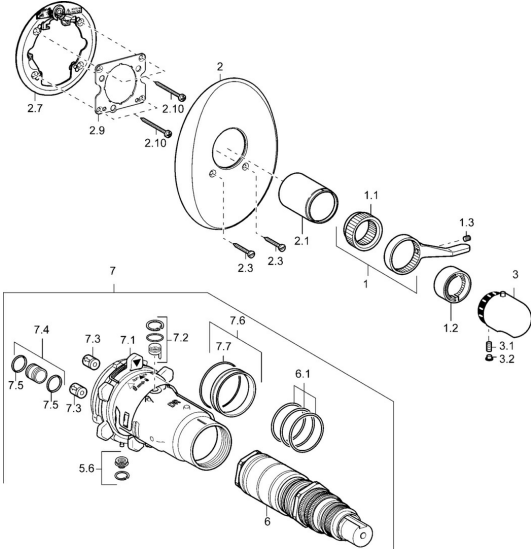

EAN: 4015474112933
static.hansa.com/47639045

Spare parts

SP47639045

	Name	Code
1	Lever	59912895
1.1	Adapter	59912894
1.2	Temperature adjustment limiter Chrome	59912893
1.3	Screw, M6x16, SW2.5	59911727
2	Cover plate Chrome Discontinued	59911913
2.1	Covering cap Chrome Discontinued	59912896
2.3	Screw, M5x25 Chrome	59912881
2.7	Fixing part	59912888
2.9	Fixing plate	59913034
2.10	Screw, M4.5x80	59912890
3	Temperature control handle Chrome	59910304
3	Temperature control handle Chrome/Satin Discontinued	59910305
3	Temperature control handle, (-38°) Chrome	59911280
3.1	Screw, M6x9.5	59901609
3.2	Cover plug Chrome	59911840
3.2	Plug Chrome/Satin Discontinued	59911917
5.6	Plug	59912981
6	Thermostatic cartridge, 1/2" Varox	59912843
6.1	O-ring, d 26x2	59911081
7	Functional unit Discontinued	59912904
7	Functional unit, H/C reversed Discontinued	59912979
7.1	Blind nut	59912984
7.4	Connection nipple, (2014-)	59913885
7.5	O-ring, d 14x2	59912982
7.6	Ring	59912989
7.7	O-ring, 50.52x1.78	59906841
N.I.	Rebound pin	59912005
N.I.	Raising kit, 20 mm	59912754