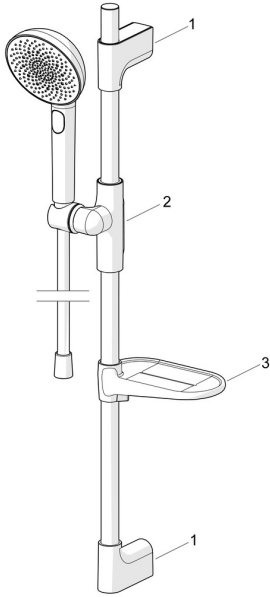

EAN: 4057304020605
static.hansa.com/47160130

Spare parts

SP47150130

	Name	Code
01	Wall bracket Chrome	1018481V
02	Slide for shower rail Chrome	1018479V
03	Soap tray Grey	1018480V-15