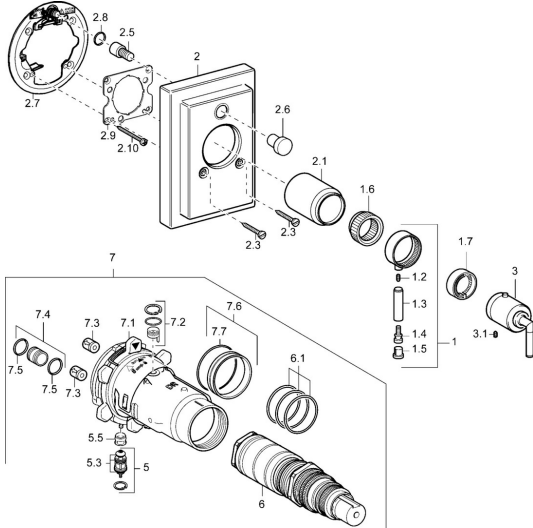

EAN: 4015474114067
static.hansa.com/47093042

Spare parts

SP47093042

	Name	Code
1	Lever Discontinued	59912603
1.6	Adapter	59912894
1.7	Temperature adjustment limiter Chrome	59912893
2	Cover flange Discontinued	59913011
2.1	Covering cap Chrome Discontinued	59912896
2.3	Screw, M5x23, SW3 Chrome Discontinued	59913012
2.5	Push button Discontinued	59912940
2.6	Push button Chrome Discontinued	59912884
2.7	Fixing part	59912889
2.8	O-ring, d 7.65x1.78	59902337
2.9	Fixing plate	59913034
2.10	Screw, M4.5x80	59912890
3	Temperature control handle Discontinued	59912605
3.1	Screw, M6x16, SW2.5	59911727
5	Diverter	59912985
5.3	Sealing kit Discontinued	59912997
5.5	Seat	59912229
6	Thermostatic cartridge, 1/2" Varox	59912843
7	Functional unit Discontinued	59912906
7	Functional unit, H/C reversed Discontinued	59912979
7.1	Blind nut	59912984
7.2	Back-pressure valve	59912990
7.3	Non-return valve	59905714
7.4	Connection nipple, (2014-)	59913885
7.5	O-ring, d 14x2	59912982
7.6	Ring	59912989
7.7	O-ring, 50.52x1.78	59906841
N.I.	Raising kit, 20 mm	59912754
N.I.	Rebound pin	59912005