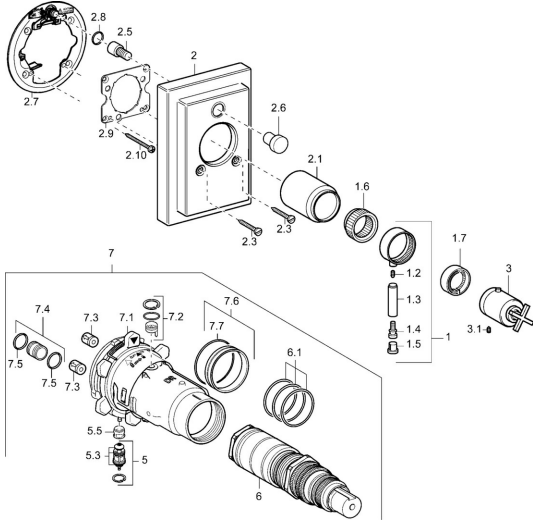

EAN: 4015474113992
static.hansa.com/47089041

Spare parts

SP47089041

	Name	Code
1	Lever Discontinued	59912603
1.6	Adapter	59912894
1.7	Temperature adjustment limiter Chrome	59912893
2	Cover flange Discontinued	59913011
2.1	Covering cap Chrome Discontinued	59912896
2.3	Screw, M5x23, SW3 Chrome Discontinued	59913012
2.5	Push button Discontinued	59912940
2.6	Push button Chrome Discontinued	59912884
2.7	Fixing part	59912889
2.8	O-ring, d 7.65x1.78	59902337
2.9	Fixing plate	59913034
2.10	Screw, M4.5x80	59912890
3	Temperature control handle Discontinued	59912604
3.1	Screw, M6x16, SW2.5	59911727
5	Diverter	59912985
5.3	Sealing kit Discontinued	59912997
5.5	Seat	59912229
6	Thermostatic cartridge, 1/2" Varox	59912843
7	Functional unit, H/C reversed Discontinued	59912979
7	Functional unit Discontinued	59912905
7.1	Blind nut	59912984
7.2	Back-pressure valve	59912990
7.3	Non-return valve	59905714
7.4	Connection nipple, (2014-)	59913885
7.5	O-ring, d 14x2	59912982
7.6	Ring	59912989
7.7	O-ring, 50.52x1.78	59906841
N.I.	Raising kit, 20 mm	59912754
N.I.	Rebound pin	59912005